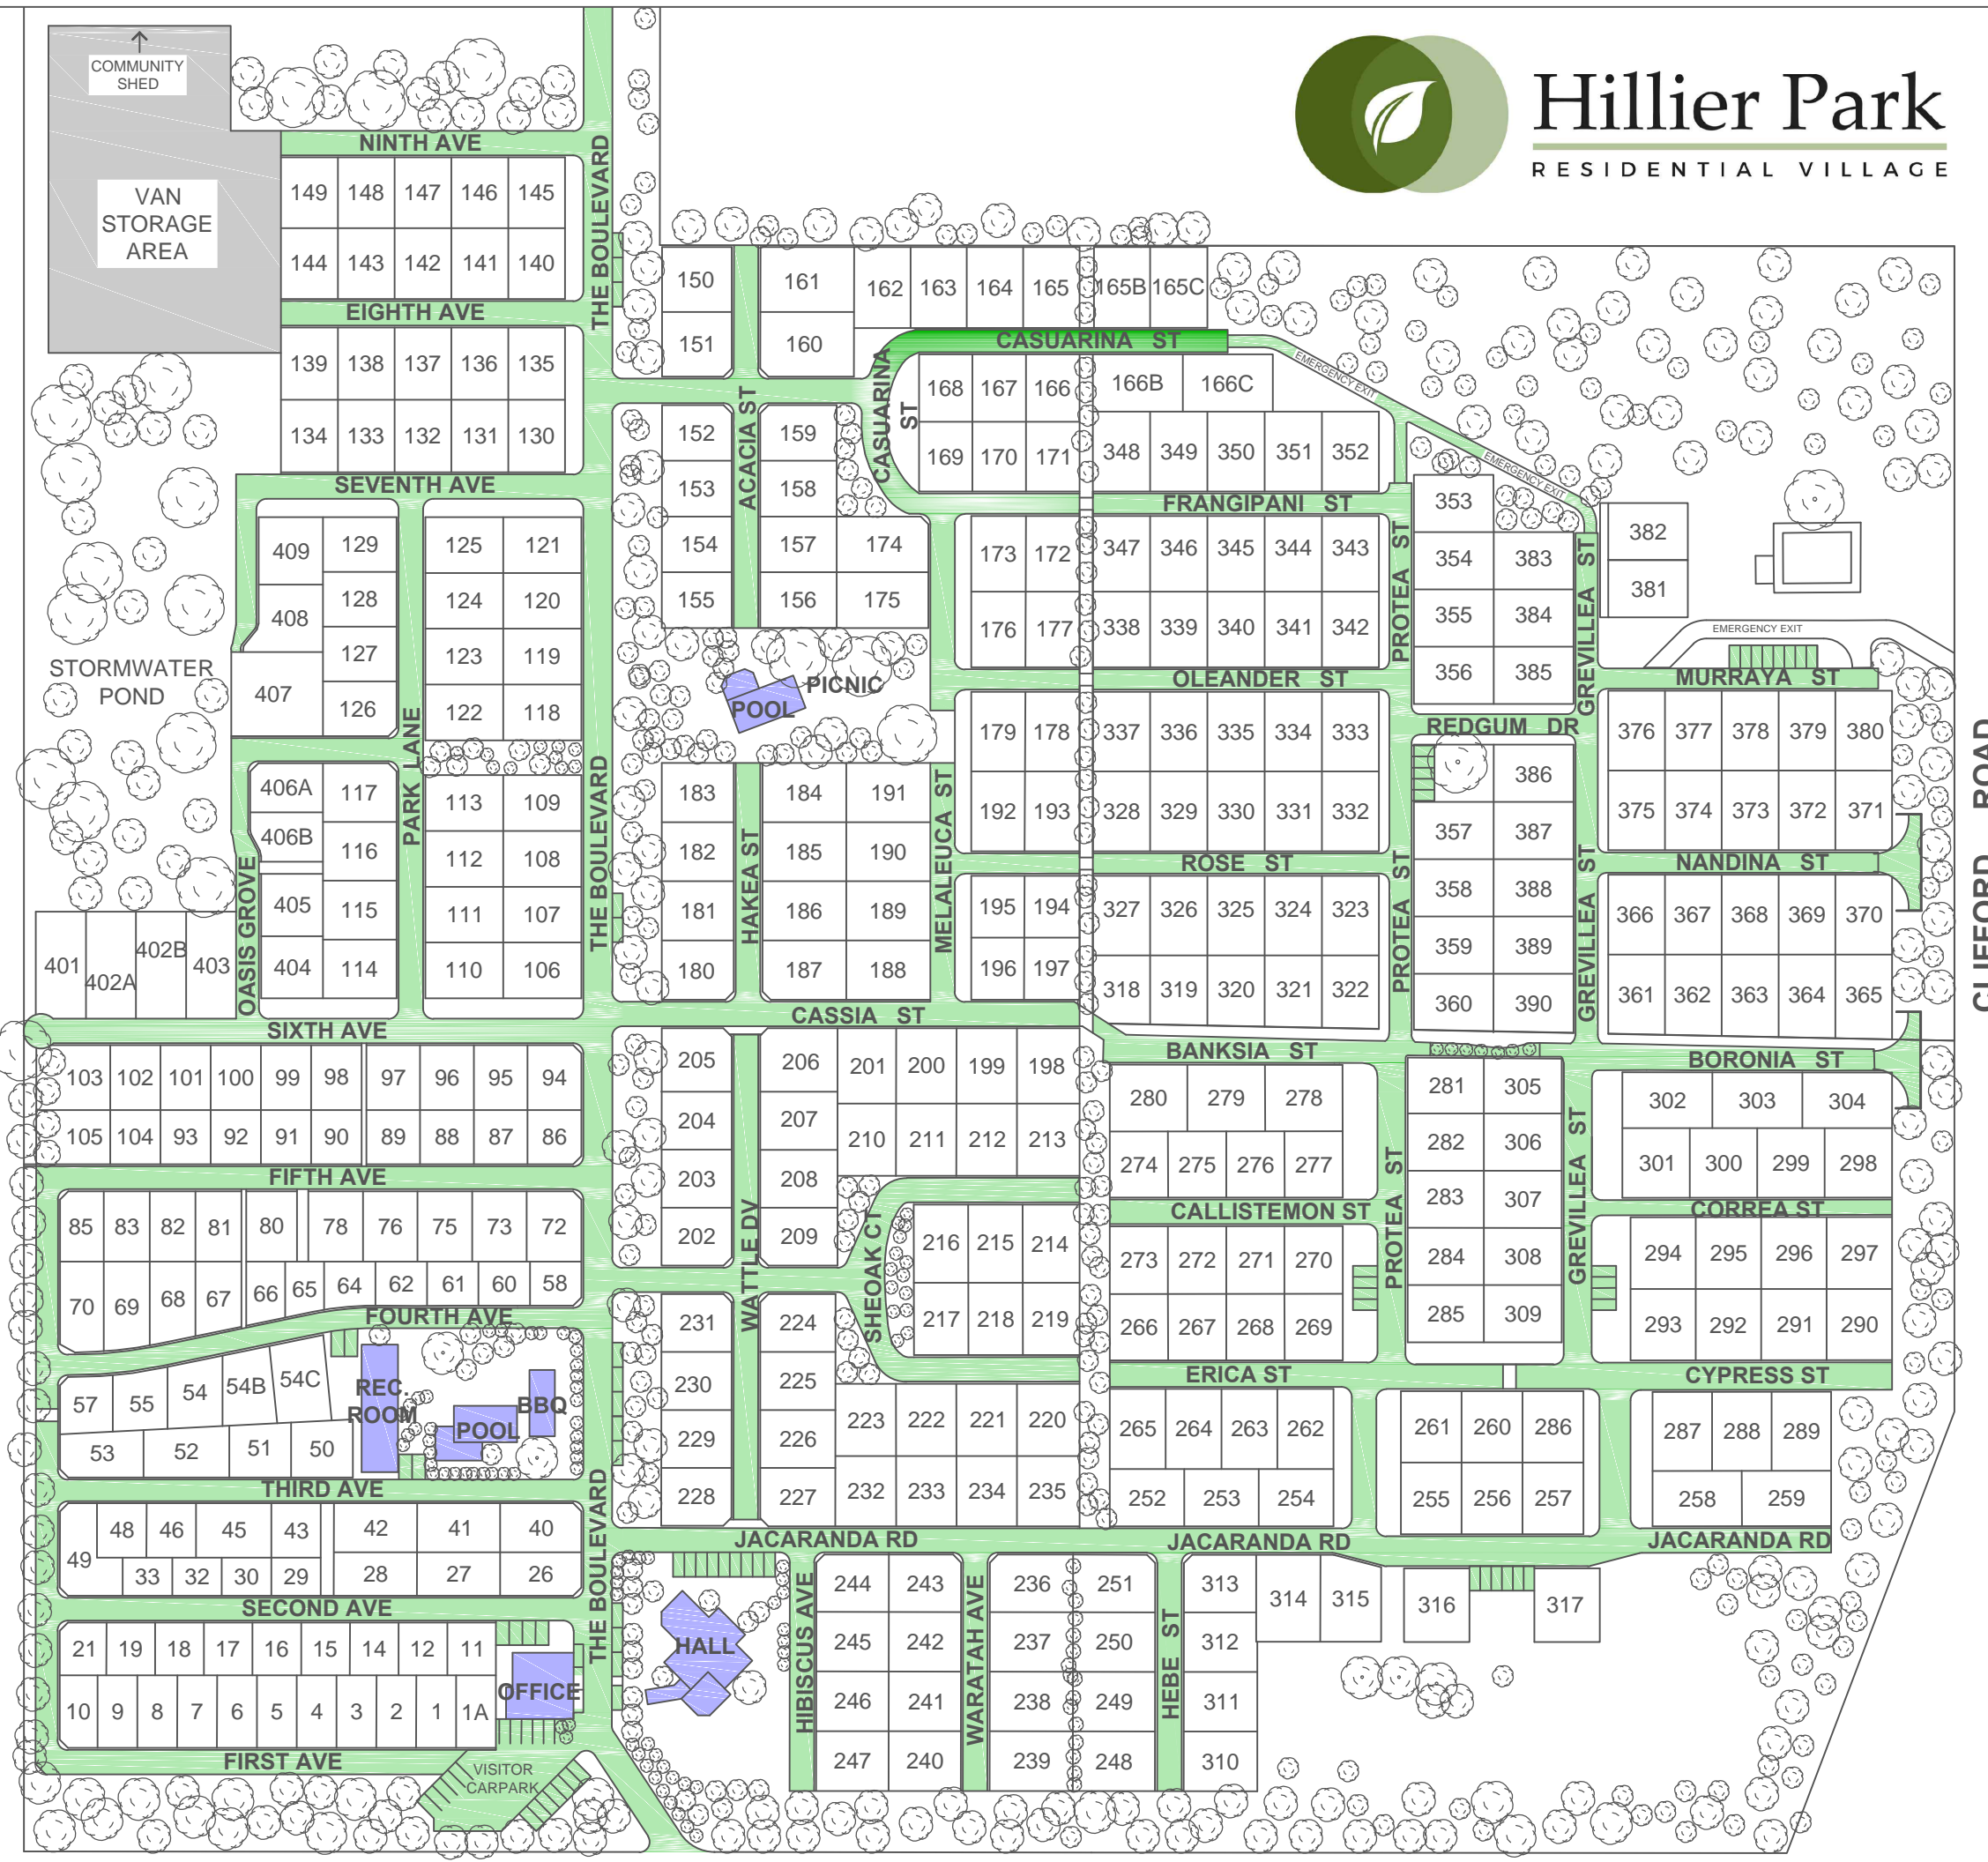

# Hillier Park

RESIDENTIAL VILLAGE

↑  
COMMUNITY  
SHED

VAN  
STORAGE  
AREA

STORMWATER  
POND

PICNIC  
POOL

REC.  
ROOM

POOL

BBQ

OFFICE

VISITOR  
CARPARK

ENTRY/EXIT

HILLIER ROAD

CLIFFORD ROAD